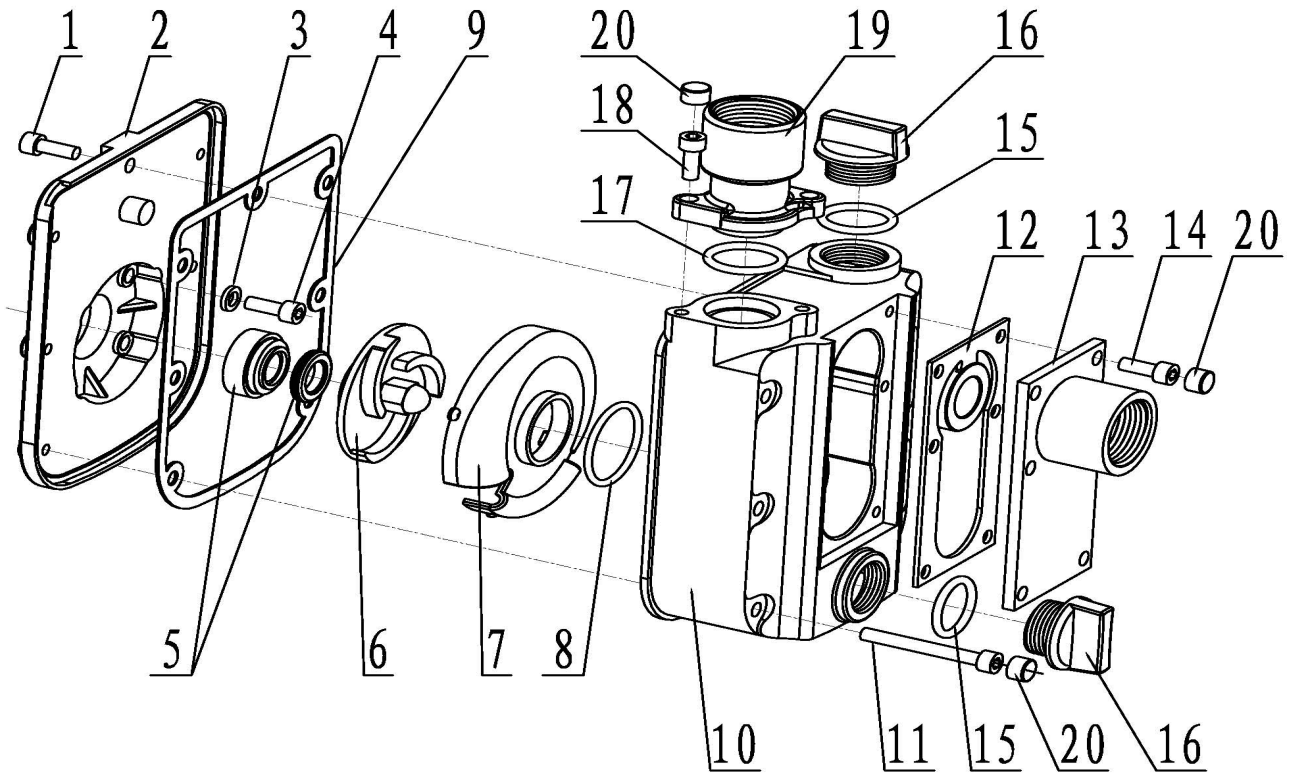

## WP-1015HT

---

REF #	DESCRIPTION	QTY	PARTS
N/A	Honda GX25 Engine	1	Contact Honda Dealer

### WATER PUMP ASSEMBLY

REF #	DESCRIPTION	QTY	BE PART #
5	Mechanical Seal	1	50.001.022
8	O-Ring	1	
9	Sealed Washer	1	
12	check Valve	1	
17	O-Ring	1	50.001.020
6	Impeller	1	
13	Inlet Flange	1	50.001.023
15	O-Ring	2	50.001.021
16	Whorl Plug	2	
19	Outlet Flange	1	50.001.024